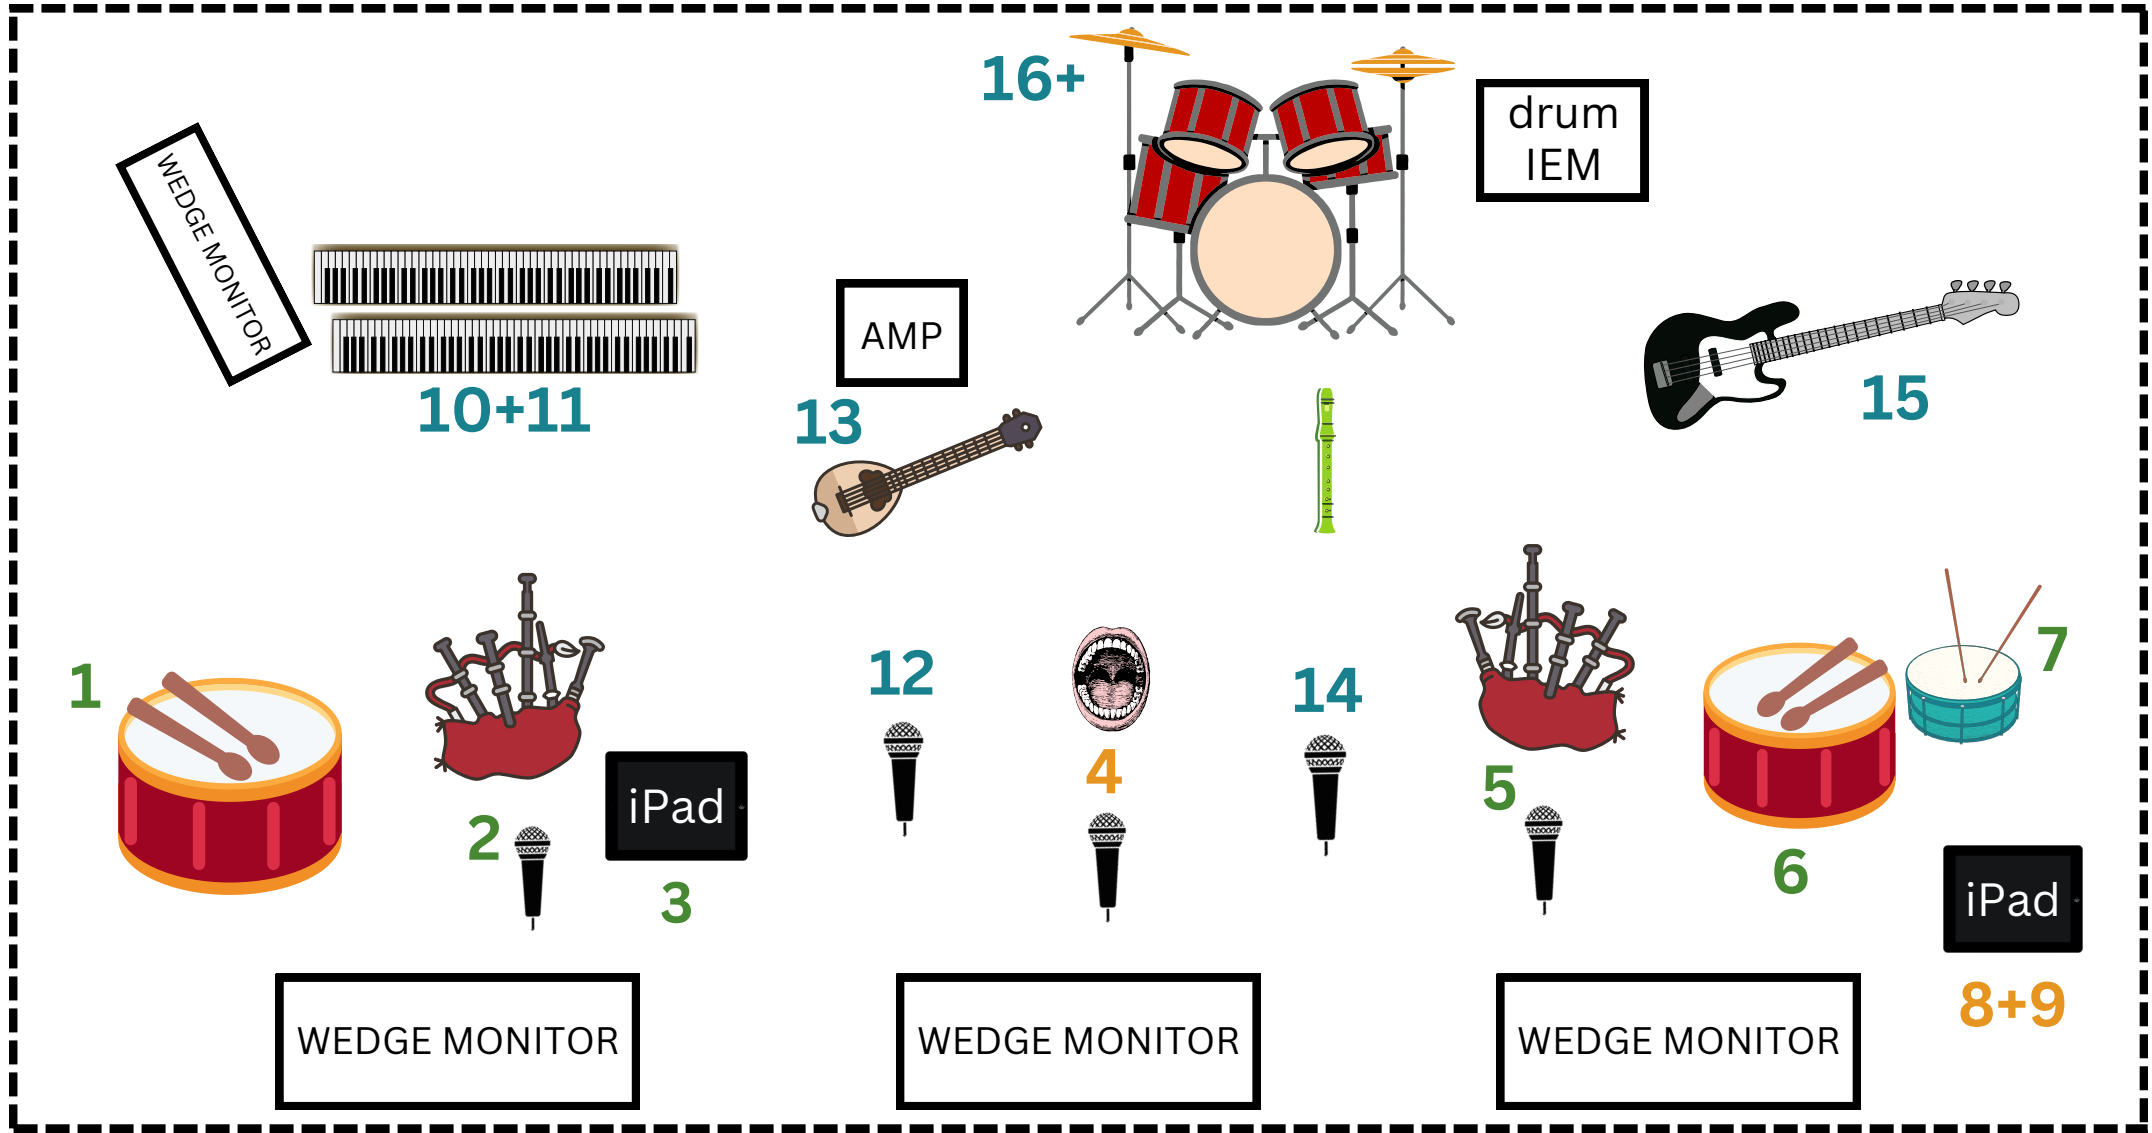

CLANN AN DRUMMA/SONS OF ALBA

STAGE PLOT

STAGE FRONT

Channel list on next page

Channel List

The headline show will be performed as 3 distinctive sets: 2 **Clann An Drumma (CAD)** with 1 **Sons of Alba (SoA)** between. Changeover between these sets will be prompt.

Clann An Drumma channels

Band Member	Channel Number	Instrument	Notes
Scott	1	Bass drum	Wireless clip-on mic from band
Dougie	2	Bagpipes	Mic on boom stand - approx 3ft high
	3	Samplepad - DI	Drone sample only - operated by Dougie with footswitch
Jamie	4	Vocal	Used throughout CAD & SoA sets. Reverb
Grant	5	Bagpipes	Mic on boom stand - approx 3ft high Also used in final song of SoA set
Alan	6	Tenor drum	Wireless clip-on mic from band
	7	Timbale drum	Clip-on mic from band
	8+9	Samplepad - DI	Samples used throughout CAD&SoA sets - ideally stereo

Sons of Alba channels

Band Member	Channel Number	Instrument	Notes
Alex	10+11	2 x Keyboards	Double XLR output DI box from band
Dougie	12	Vocal	Reverb
	13	Bouzouki	Through amp
Grant	14	Whistle	Reverb
Alan	15	Bass guitar	DI from multi-FX pedal - Dry
Scott	16 +	Drum kit	