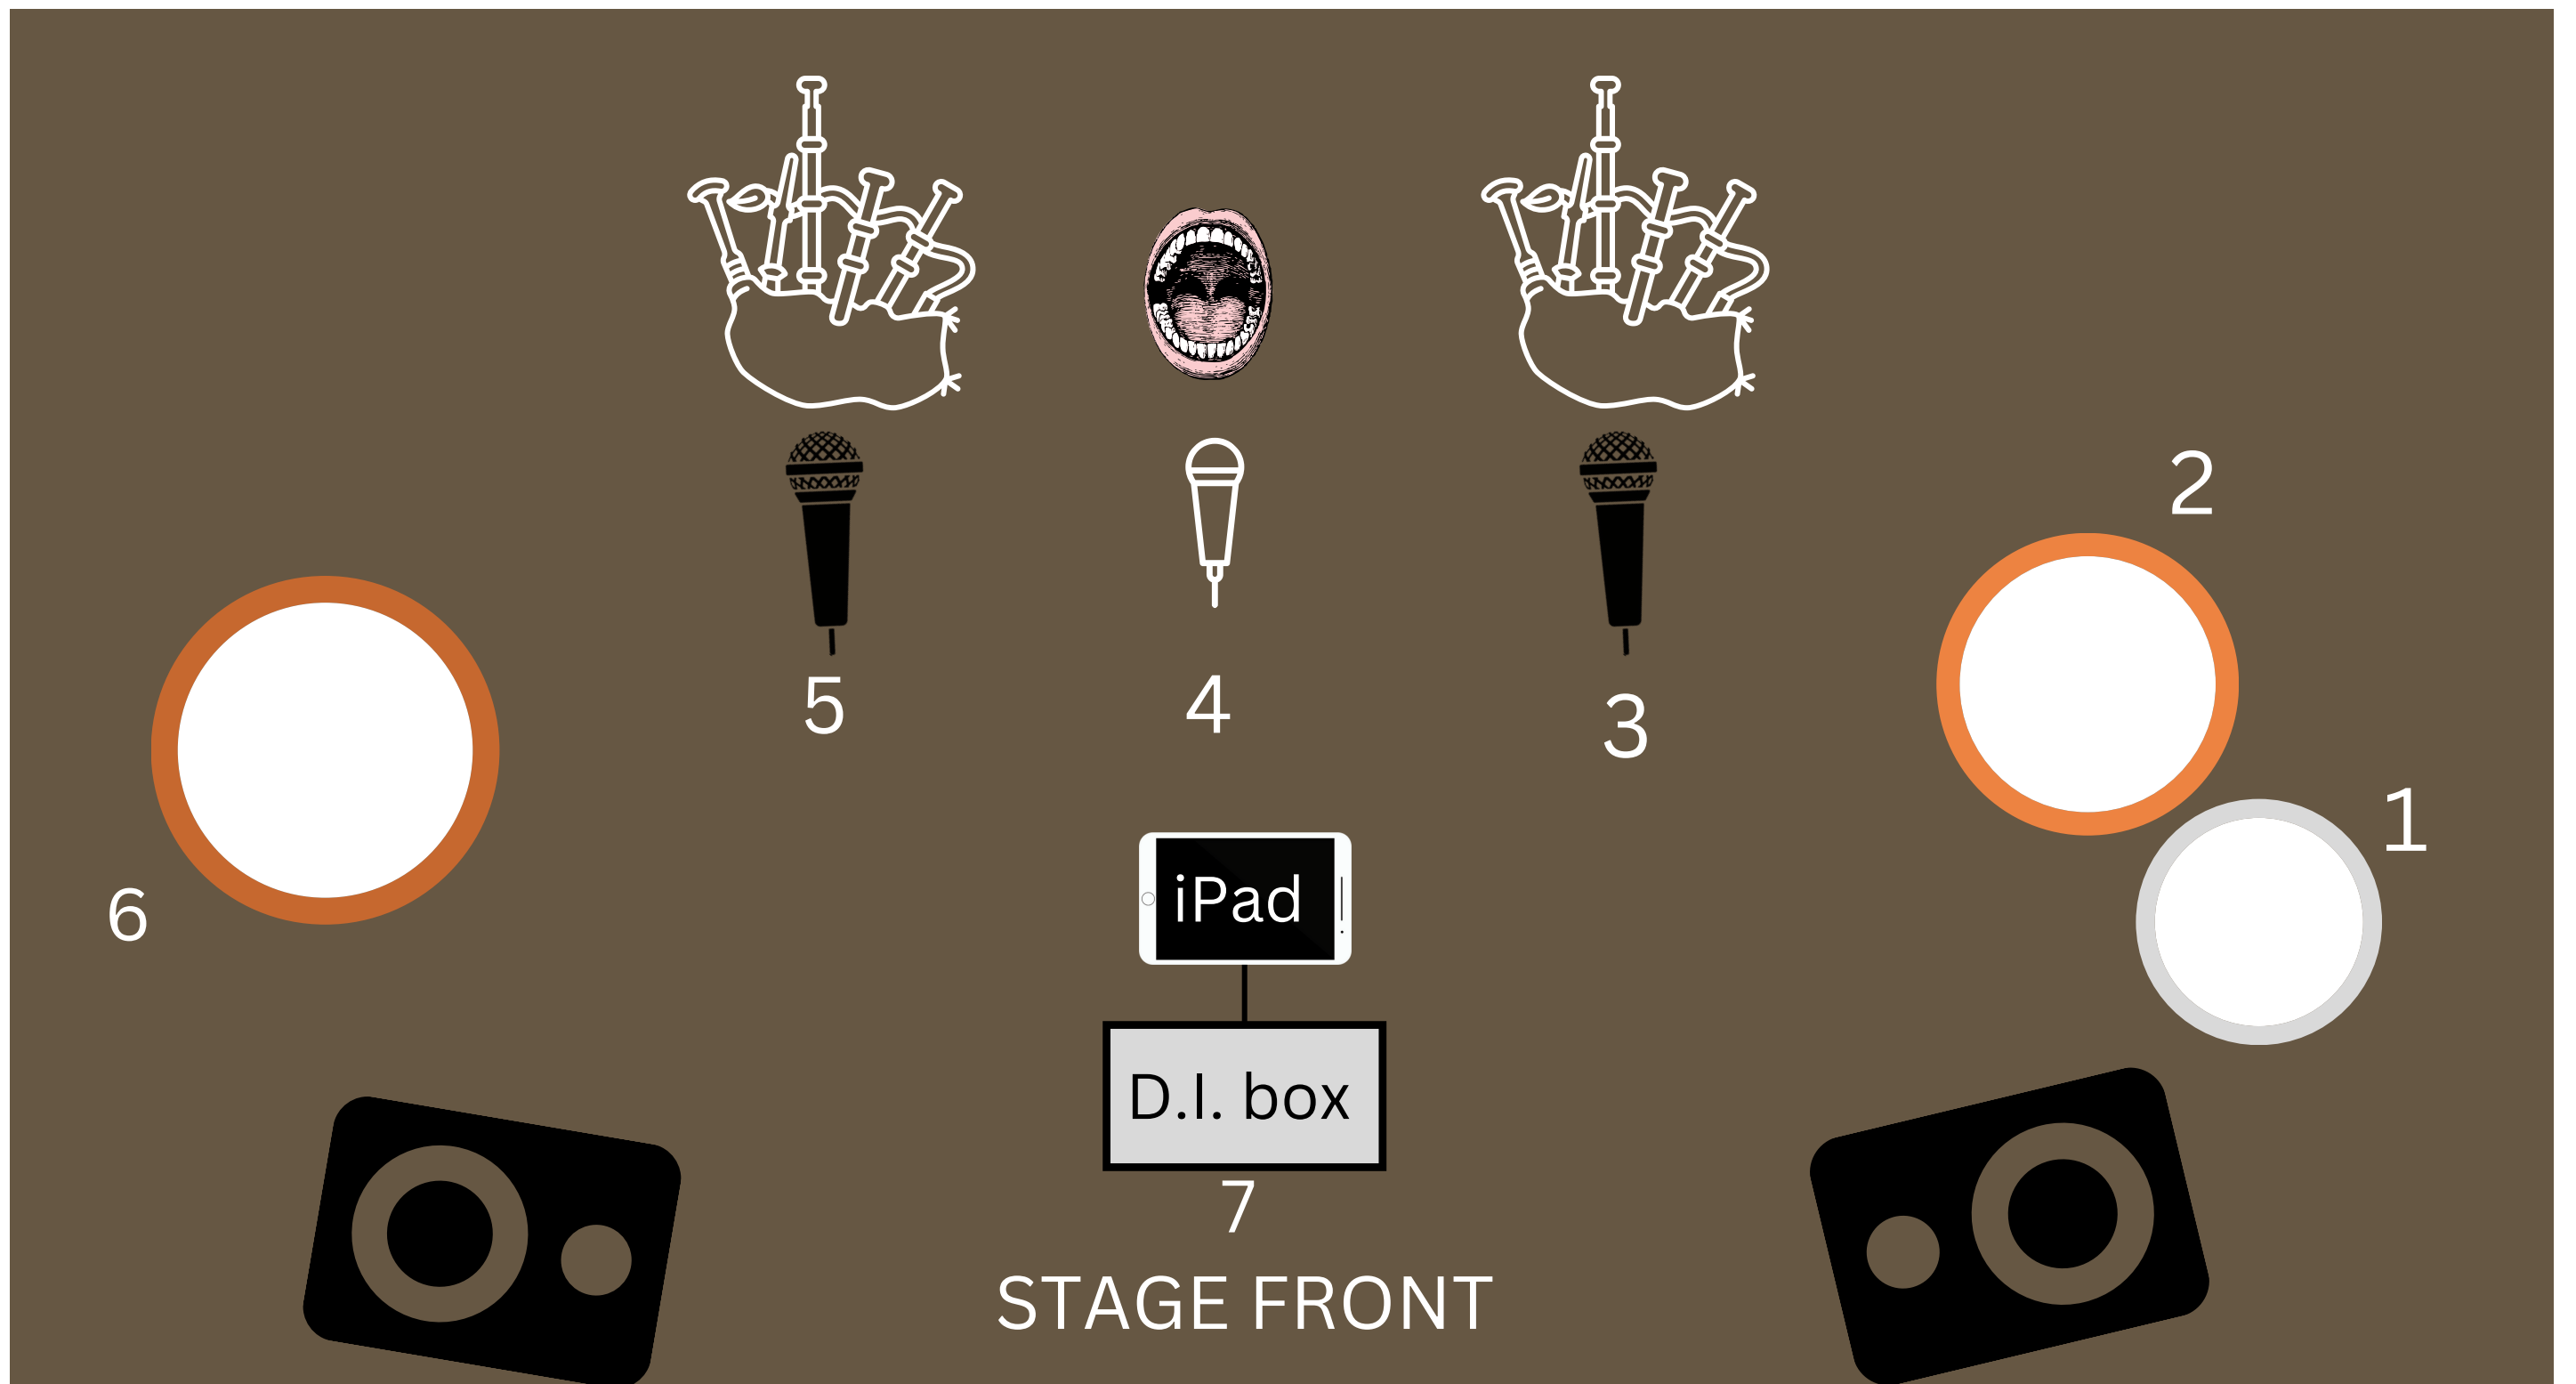

# Clann An Drumma Stage Plot

## Channel List

1. Alan - Static timbale drum - Mic from band
2. Alan - Mobile tenor drum - Mic from band (wireless)
3. Dougie - Bagpipe mic on stand - SM58 or similar from house
4. Jamie - Vox mic on stand - SM58 or similar from house
5. Grant - Bagpipe mic on stand - SM58 or similar from house
6. Scott - Mobile bass drum - Mic from band (wireless)
7. iPad with samples - D.I.